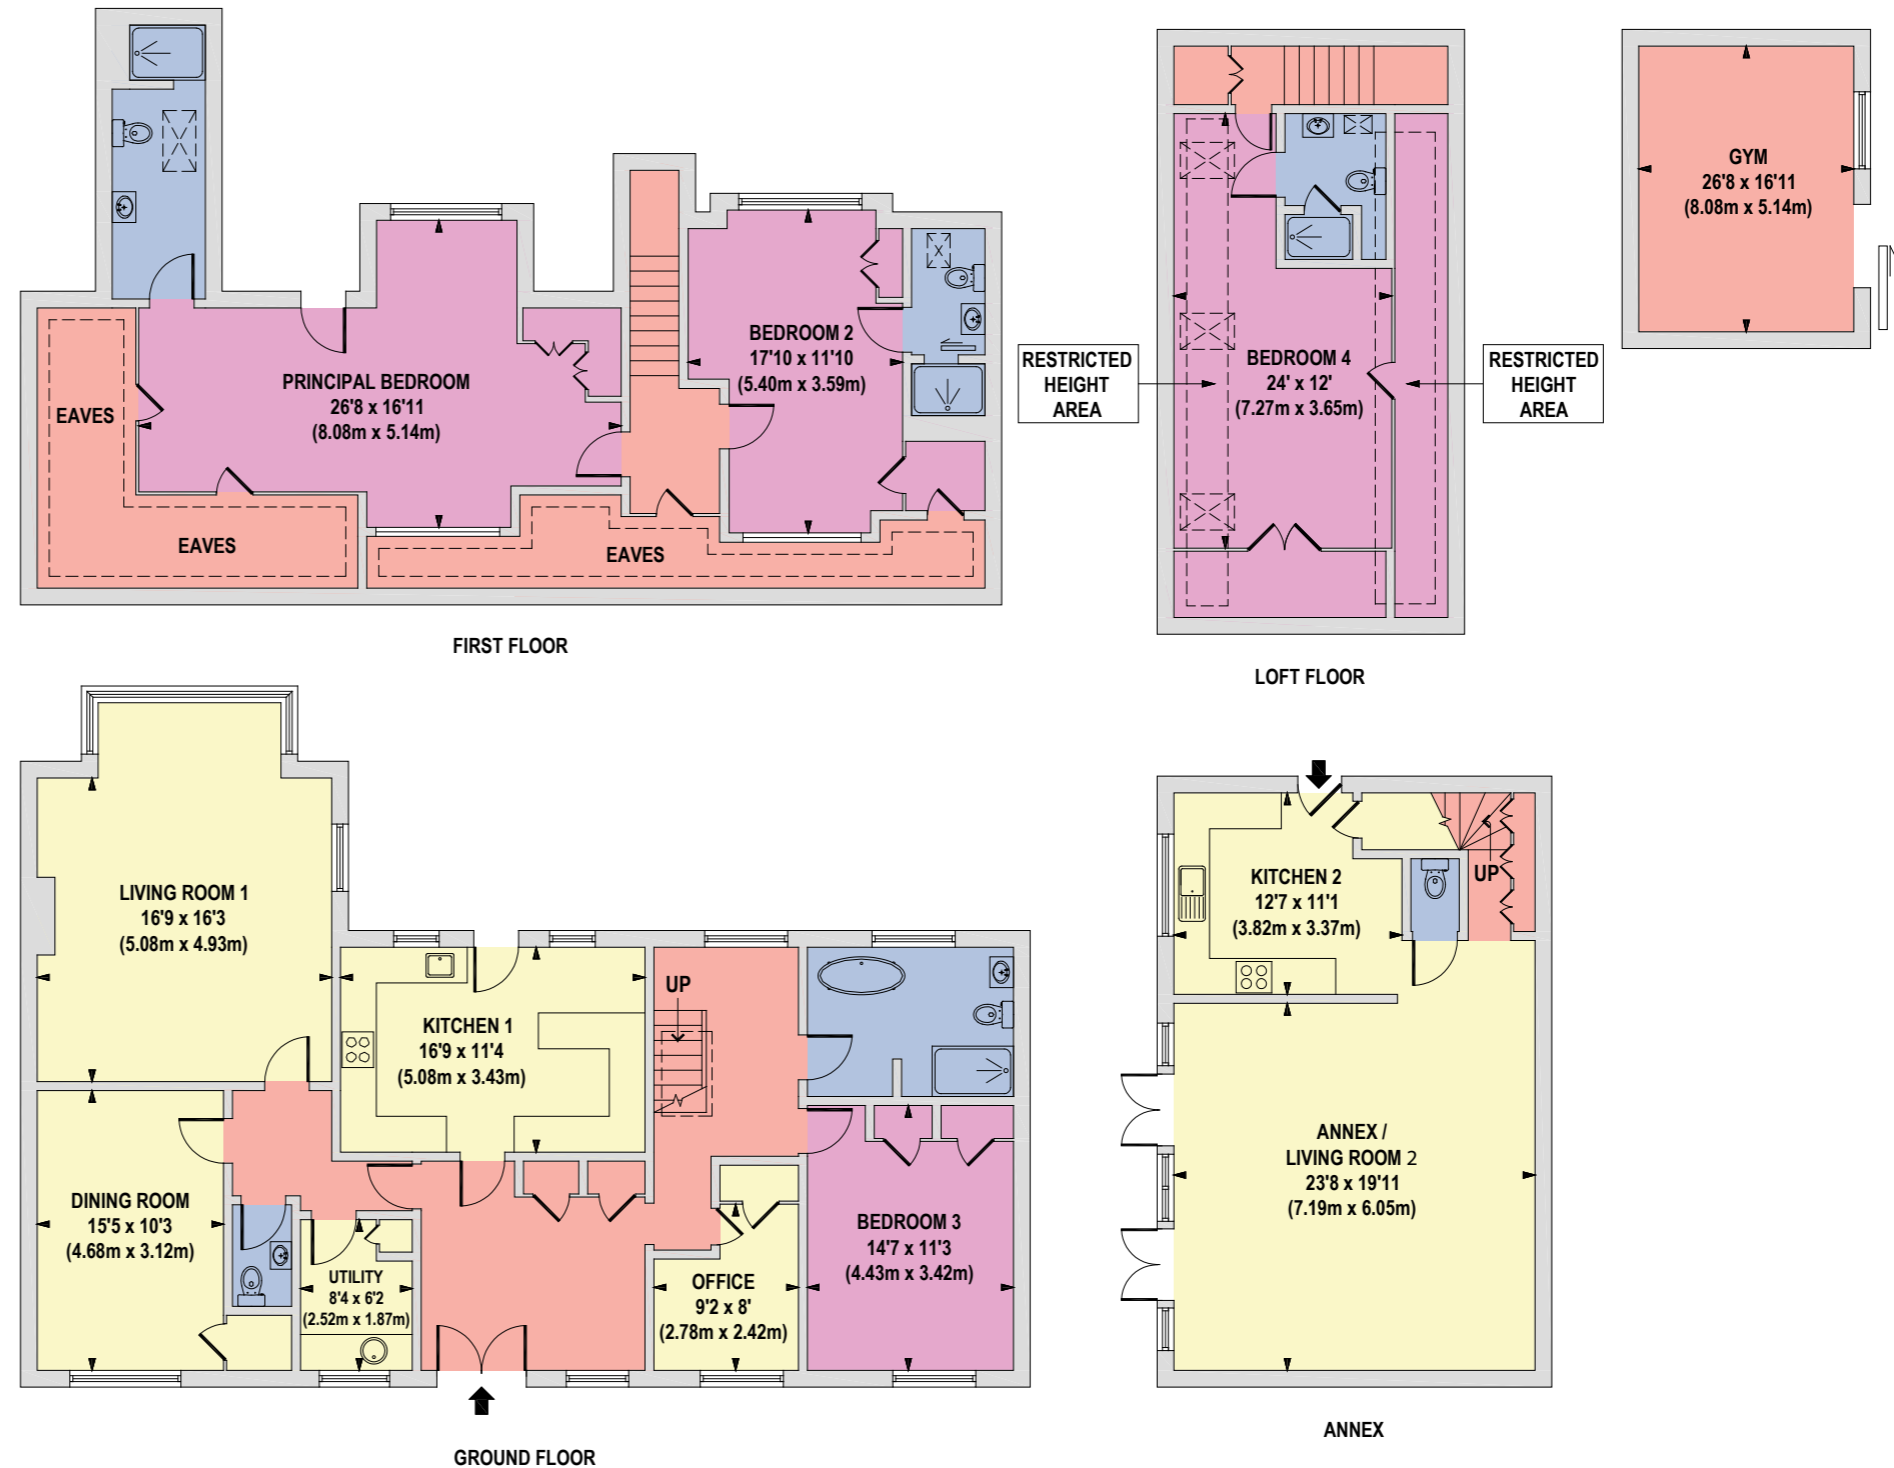

ASTON CLINTON

Aylesbury

Approximate Gross Internal Floor Area

3741 sq. ft / 347.51 sq. m (Including Restricted Height Area, Eaves & Gym)
 3071 sq. ft / 285.27 sq. m (Excluding Restricted Height Area, Eaves & Gym)

Floorplan is for illustrative purposes only and is not to scale. Every attempt has been made to ensure the accuracy of the floor plan shown, however all measurements, fixtures, fittings and data shown are an approximate interpretation for illustrative purposes only. Liability for errors, omissions or mis-statement through negligence or otherwise is hereby excluded.