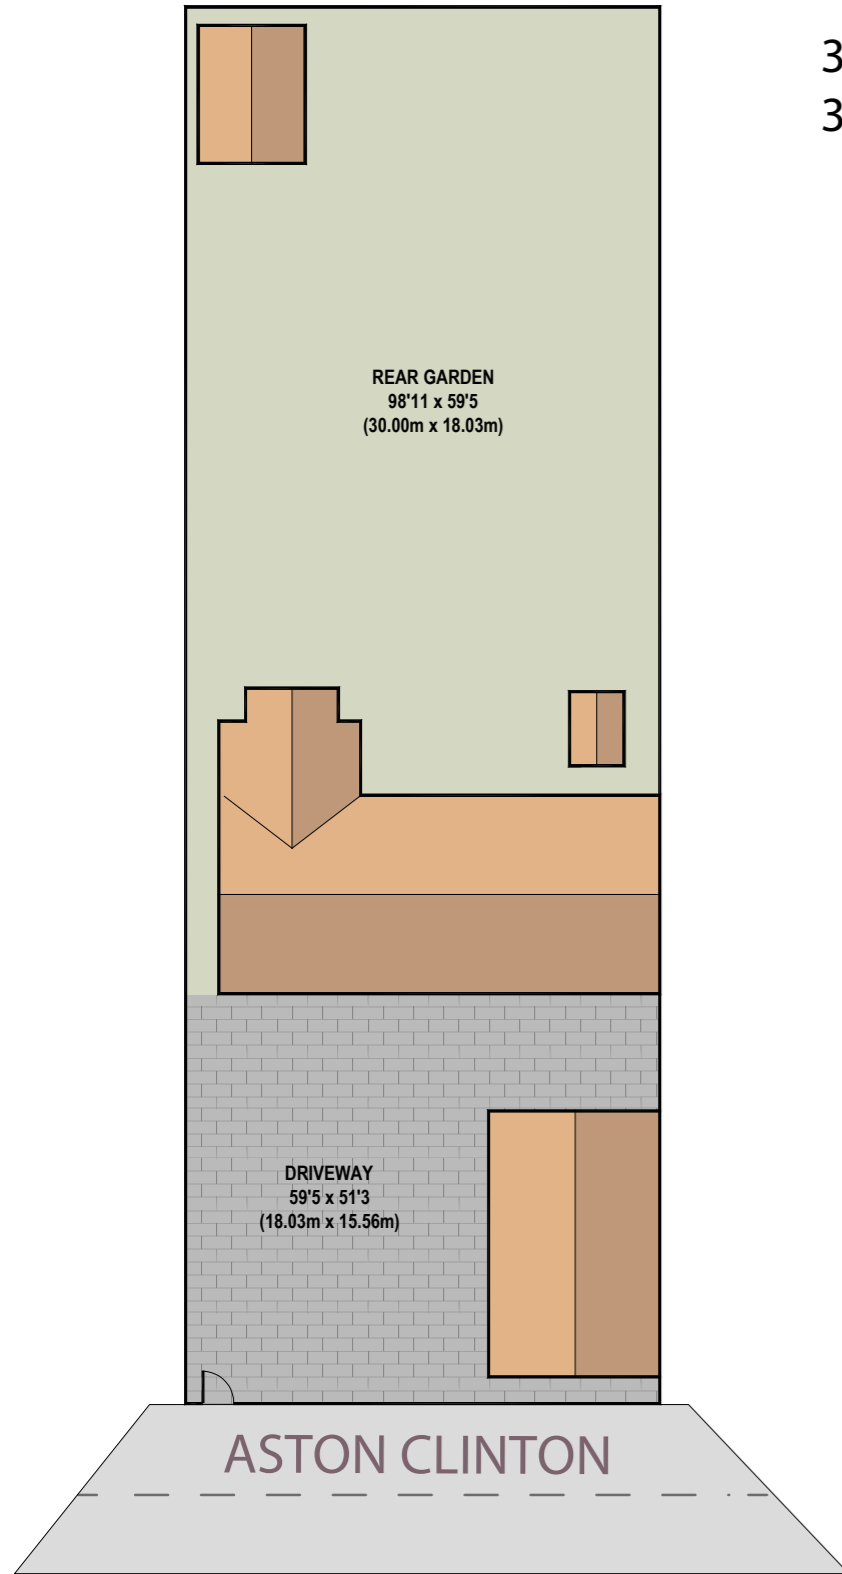

ASTON CLINTON

Aylesbury

Approximate Gross Internal Floor Area

3741 sq. ft / 347.51 sq. m (Including Restricted Height Area, Eaves & Gym)
 3071 sq. ft / 285.27 sq. m (Excluding Restricted Height Area, Eaves & Gym)

Floorplan is for illustrative purposes only and is not to scale. Every attempt has been made to ensure the accuracy of the floor plan shown, however all measurements, fixtures, fittings and data shown are an approximate interpretation for illustrative purposes only. Liability for errors, omissions or mis-statement through negligence or otherwise is hereby excluded.